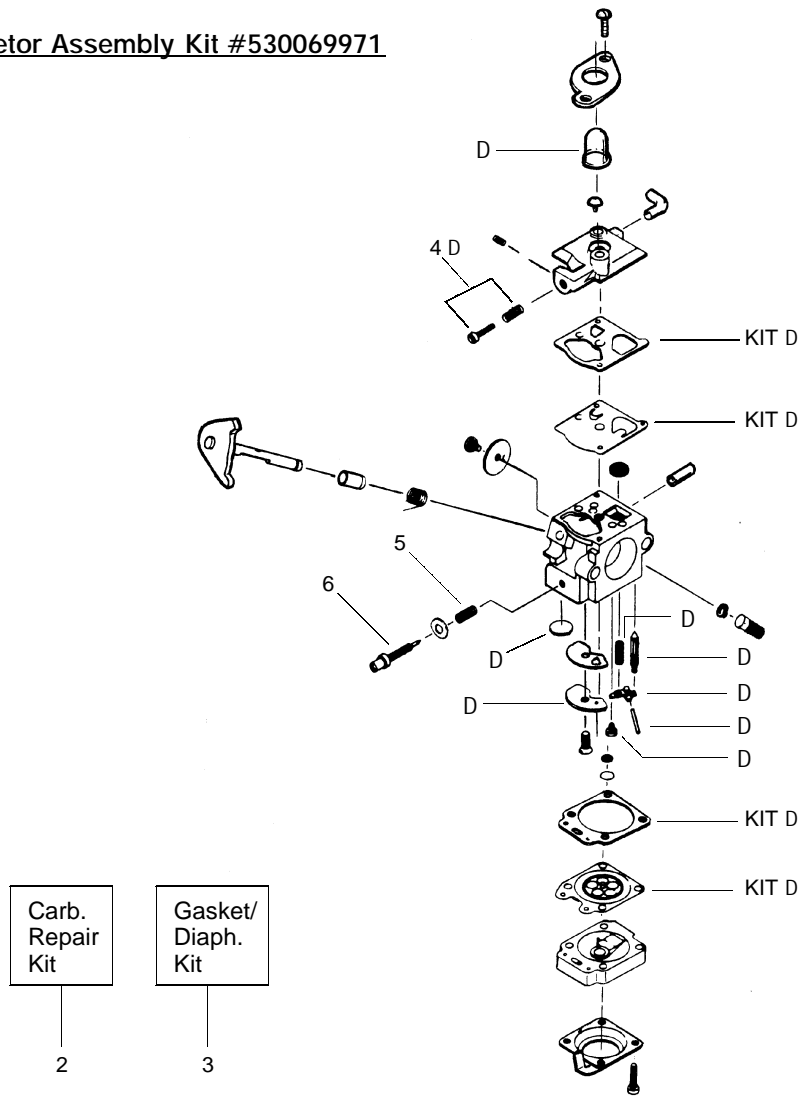

Carburetor Assembly Kit #530069971

| Ref. | Part No. | Description |
|------|-----------|---|
| 1. | 530038404 | Limiter Cap |
| 2. | 530069969 | Carburetor Repair Kit (D Indicates Contents) |
| 3. | 530069970 | Gasket/Diaphragm Kit (KIT= Indicates Contents) |
| 4. | 530035296 | Idle Screw & Spring Kit |
| 5. | 530035342 | Low Speed Spring |
| 6. | 530035341 | Low Speed Needle |